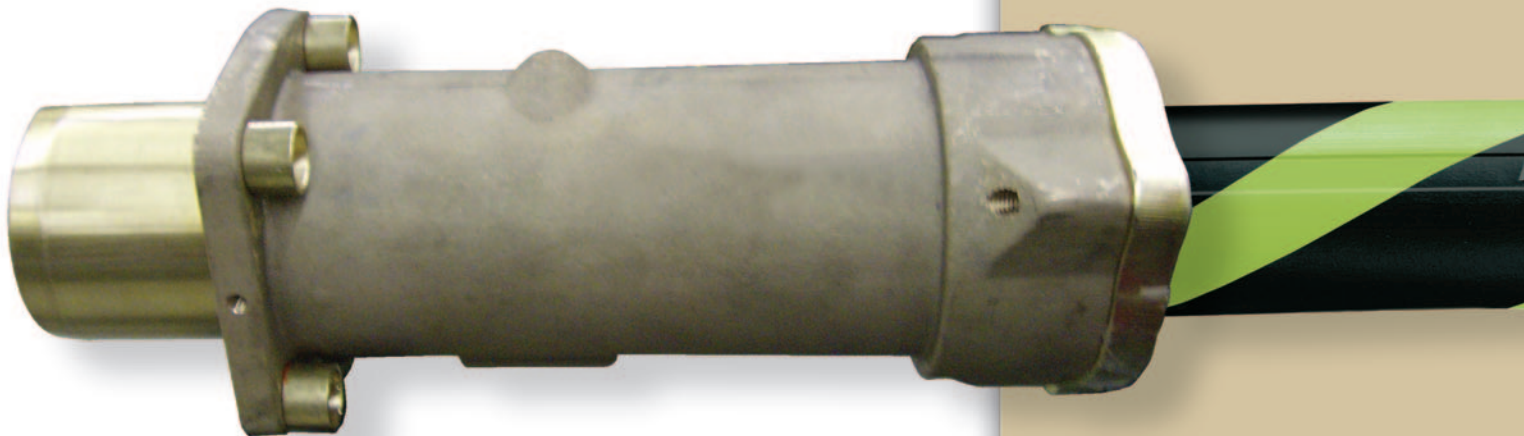

Factory prepared cable assemblies are a reliable way to lower your overall cable connectivity costs through enhanced reliability, reduced handling and lower installation time.

Constructions

- 2 - 25kV
- Stress Cones & Fill
- ID Labeling
- Pothead Assemblies

Applications

- Surface Mining
- Underground Mining
- Reeling
- Utility

Why Use **FACTORY INSTALLED** Cable Assemblies?

- Your cable assembly, built to your exact specifications in a clean-room environment, arrives ready for immediate use
- Reduced prep, handling and installation time
- No need to maintain an expensive connector or termination kit inventory
- Professionally assembled
- Factory electrical testing after termination/refurb
- AmerCable's on-time delivery rate and short lead times are #1 in the cable industry

MOLDED POTHEADS

Available up to 25kV

COUPLERS

Nexans AmerCable factory installed cable/coupler assemblies arrive ready for immediate service.

Surface and Underground

UTILITY CABLE ASSEMBLIES

- Lugs
- Loadbreak Elbows
- Couplers
- Rain Shields

Save money through reduced prep, handling and installation time.

CABLE ASSEMBLIES

FACTORY INSTALLED & TESTED

Nexans AmerCable manufactures high quality jacketed electrical cables and cable assemblies for a wide variety of specialized mining and industrial applications.