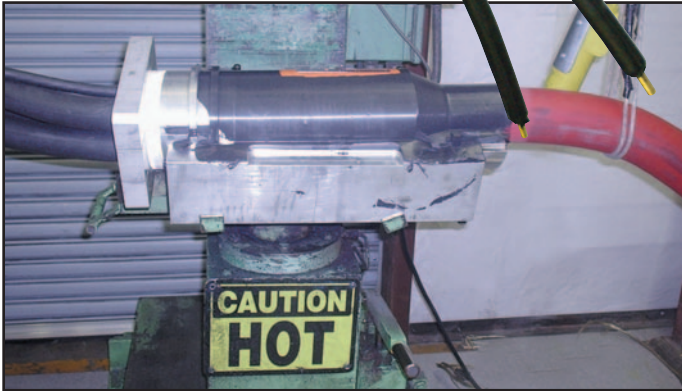

Factory prepared cable assemblies are a reliable way to lower your overall cable connectivity costs through enhanced reliability, reduced handling and lower installation time.

Constructions

- 2 - 25kV
- Stress Cones & Fill
- ID Labeling
- Pothead Assemblies

Applications

- Surface Mining
- Underground Mining
- Reeling
- Utility

Why Use **FACTORY INSTALLED** Cable Assemblies?

- Your cable assembly, built to your exact specifications in a clean-room environment, arrives ready for immediate use
- Reduced prep, handling and installation time
- No need to maintain an expensive connector or termination kit inventory
- Professionally assembled
- Factory electrical testing after termination/refurb
- AmerCable's on-time delivery rate and short lead times are #1 in the cable industry

MOLDED POTHEADS

Available up to 25kV

COUPLERS

Nexans AmerCable factory installed cable/coupler assemblies arrive ready for immediate service.

Surface and Underground

UTILITY CABLE ASSEMBLIES

- Lugs
- Loadbreak Elbows
- Couplers
- Rain Shields

Save money through reduced prep, handling and installation time.

CABLE ASSEMBLIES

FACTORY INSTALLED & TESTED

Nexans AmerCable manufactures high quality jacketed electrical cables and cable assemblies for a wide variety of specialized mining and industrial applications.