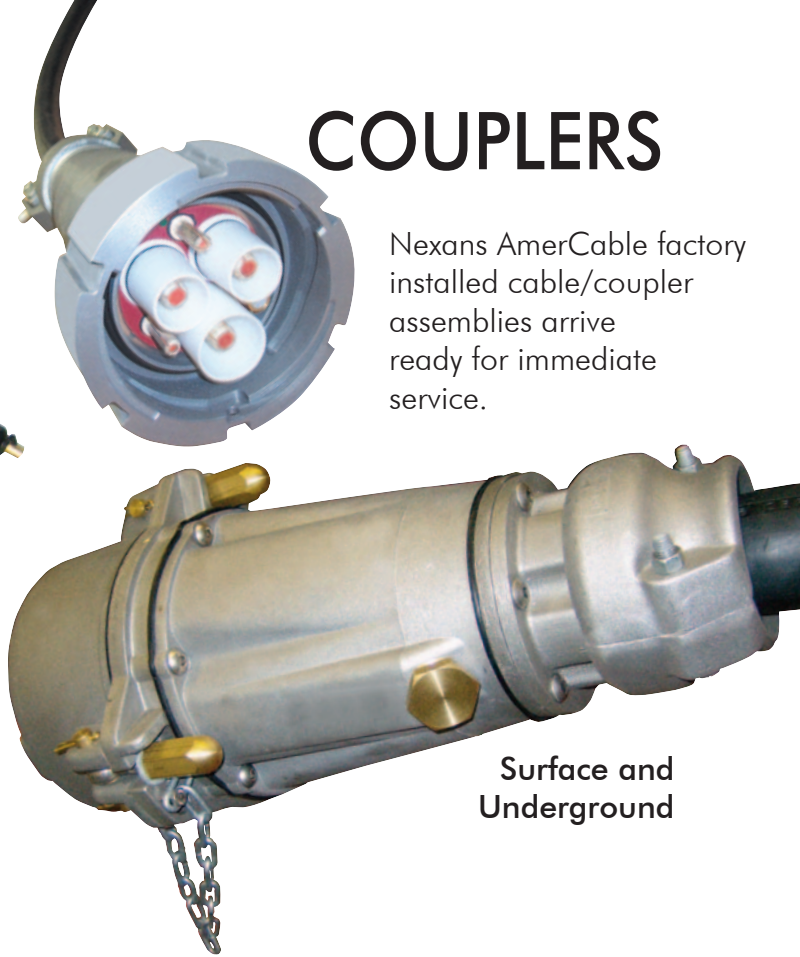

Factory prepared cable assemblies are a reliable way to lower your overall cable connectivity costs through enhanced reliability, reduced handling and lower installation time.

Constructions

- 2 - 25kV
- Stress Cones & Fill
- ID Labeling
- Pothead Assemblies

Applications

- Surface Mining
- Underground Mining
- Reeling
- Utility

Why Use **FACTORY INSTALLED** Cable Assemblies?

- Your cable assembly, built to your exact specifications in a clean-room environment, arrives ready for immediate use
- Reduced prep, handling and installation time
- No need to maintain an expensive connector or termination kit inventory
- Professionally assembled
- Factory electrical testing after termination/refurb
- AmerCable's on-time delivery rate and short lead times are #1 in the cable industry

MOLDED POTHEADS

Available up to 25kV

COUPLERS

Nexans AmerCable factory installed cable/coupler assemblies arrive ready for immediate service.

Surface and Underground

UTILITY CABLE ASSEMBLIES

- Lugs
- Loadbreak Elbows
- Couplers
- Rain Shields

Save money through reduced prep, handling and installation time.

CABLE ASSEMBLIES

FACTORY INSTALLED & TESTED

Nexans AmerCable manufactures high quality jacketed electrical cables and cable assemblies for a wide variety of specialized mining and industrial applications.